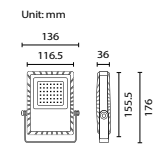

110-240V 50/60Hz
5 YEAR WARRANTY

50,000H
130lm/W
1M CABLE
0.95
>80
110°
IP66
4KV
IK07
-20°C | +45°C

12 pcs
8.4 kg

15W F2190
3,000K
4,000K
5,700K
1.950 lm
14.41 €

12 pcs
8.4 kg

30W F2191
3,000K
4,000K
5,700K
3.900 lm
16.84 €