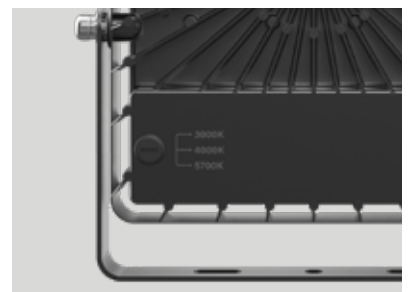

LED FLOOD LIGHT PRO

110-240V 50/60Hz
5 YEAR WARRANTY

50,000H
130lm/W
1M CABLE
0.95
>80
110°
IP66
4KV
IK07
-20°C | +45°C

12 pcs
8.4 kg

15W F2190
3,000K
4,000K
5,700K
1.950 lm
14.41 €

12 pcs
8.4 kg

30W F2191
3,000K
4,000K
5,700K
3.900 lm
16.84 €

12 pcs
13.2 kg

50W F2192
3,000K
4,000K
5,700K
6.500 lm
24.97 €

10 pcs
18 kg

100W F2193
3,000K
4,000K
5,700K
13.000lm
40.52 €

4 pcs
11.7 kg

150W F2194
3,000K
4,000K
5,700K
19.500 lm
78.44 €

4 pcs
13.3 kg

200W F2195
3,000K
4,000K
5,700K
26.000 lm
99.10 €

4 pcs
15.7kg

200W F2195-8M
3,000K
4,000K
5,700K
26.000 lm
99.10 €

4 pcs
19 kg

300W F2196
3,000K
4,000K
5,700K
39.000 lm
133.15 €

LIGHT DISTRIBUTION CURVE

ACCESSORIES

- F2054 IP68 waterproof connector 3,21 €
- F2055 T type IP68 connector 7,60 €