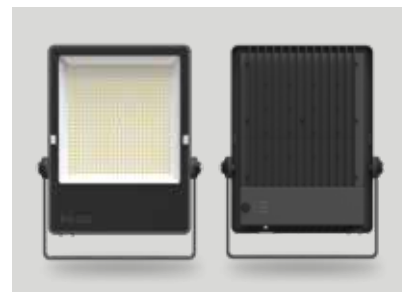

LED FLOOD LIGHT PRO

110-240V 50/60Hz
5 YEAR WARRANTY

50,000H
130lm/W
1M CABLE
0.95
>80
110°
IP66
4KV
IK07
-20°C | +45°C

12 pcs
8.4 kg

15W F2190
3,000K
4,000K
5,700K
1.950 lm
14.41 €

12 pcs
8.4 kg

30W F2191
3,000K
4,000K
5,700K
3.900 lm
16.84 €

12 pcs
13.2 kg

50W F2192
3,000K
4,000K
5,700K
6.500 lm
24.97 €

10 pcs
18 kg

100W F2193
3,000K
4,000K
5,700K
13.000lm
40.52 €

4 pcs
11.7 kg

150W F2194
3,000K
4,000K
5,700K
19.500 lm
78.44 €

4 pcs
13.3 kg

200W F2195
3,000K
4,000K
5,700K
26.000 lm
99.10 €

4 pcs
15.7kg

200W F2195-8M
3,000K
4,000K
5,700K
26.000 lm
99.10 €

4 pcs
19 kg

300W F2196
3,000K
4,000K
5,700K
39.000 lm
133.15 €

LIGHT DISTRIBUTION CURVE

ACCESSORIES

- F2054 IP68 waterproof connector 3,21 €
- F2055 T type IP68 connector 7,60 €