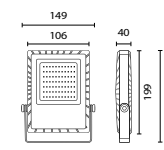

10 pcs
18 kg

100W F2193
3,000K
4,000K
5,700K
13.000lm
40.52 €