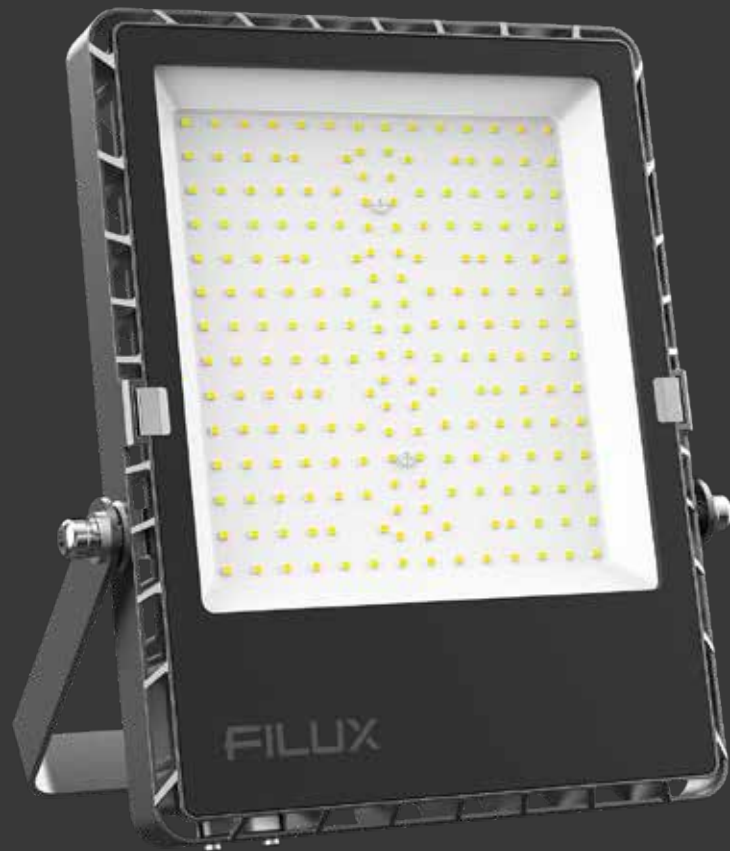

LED FLOOD LIGHT PRO

110-240V 50/60Hz
5 YEAR WARRANTY

50,000H
130lm/W
1M CABLE
0.95
>80
110°
IP66
4KV
IK07
-20°C | +45°C

12 pcs
8.4 kg

15W F2190
3,000K
4,000K
5,700K
1.950 lm
14.41 €

12 pcs
8.4 kg

30W F2191
3,000K
4,000K
5,700K
3.900 lm
16.84 €

12 pcs
13.2 kg

50W F2192
3,000K
4,000K
5,700K
6.500 lm
24.97 €

10 pcs
18 kg

100W F2193
3,000K
4,000K
5,700K
13.000lm
40.52 €

4 pcs
11.7 kg

150W F2194
3,000K
4,000K
5,700K
19.500 lm
78.44 €

4 pcs
13.3 kg

200W F2195
3,000K
4,000K
5,700K
26.000 lm
99.10 €

4 pcs
15.7kg

200W F2195-8M
3,000K
4,000K
5,700K
26.000 lm
99.10 €

4 pcs
19 kg

300W F2196
3,000K
4,000K
5,700K
39.000 lm
133.15 €

LIGHT DISTRIBUTION CURVE

ACCESSORIES

- F2054 IP68 waterproof connector 3,21 €
- F2055 T type IP68 connector 7,60 €