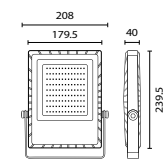

4 pcs
11.7 kg

150W F2194
3,000K
4,000K
5,700K
19.500 lm
78.44 €