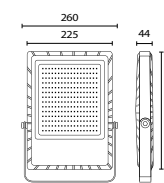

4 pcs
13.3 kg

200W F2195
3,000K
4,000K
5,700K
26.000 lm
99.10 €