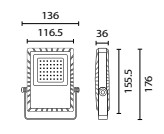

12 pcs
13.2 kg

50W F2192
3,000K
4,000K
5,700K
6.500 lm
24.97 €