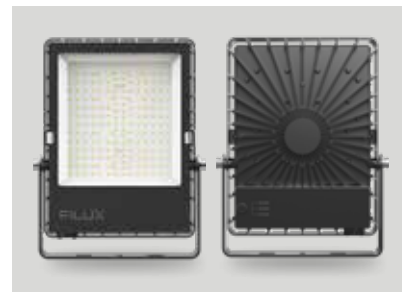

LED FLOOD LIGHT PRO

110-240V 50/60Hz
5 YEAR WARRANTY

50,000H
130lm/W
1M CABLE
0.95
>80
110°
IP66
4KV
IK07
-20°C | +45°C

12 pcs
8.4 kg

15W F2190
3,000K
4,000K
5,700K
1.950 lm
14.41 €

12 pcs
8.4 kg

30W F2191
3,000K
4,000K
5,700K
3.900 lm
16.84 €

12 pcs
13.2 kg

50W F2192
3,000K
4,000K
5,700K
6.500 lm
24.97 €

10 pcs
18 kg

100W F2193
3,000K
4,000K
5,700K
13.000lm
40.52 €

4 pcs
11.7 kg

150W F2194
3,000K
4,000K
5,700K
19.500 lm
78.44 €

4 pcs
13.3 kg

200W F2195
3,000K
4,000K
5,700K
26.000 lm
99.10 €

4 pcs
15.7kg

200W F2195-8M
3,000K
4,000K
5,700K
26.000 lm
99.10 €

4 pcs
19 kg

300W F2196
3,000K
4,000K
5,700K
39.000 lm
133.15 €

LIGHT DISTRIBUTION CURVE

ACCESSORIES

- F2054 IP68 waterproof connector 3,21 €
- F2055 T type IP68 connector 7,60 €