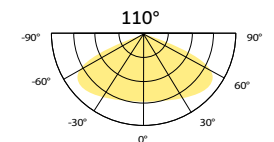

4 pcs
15.7kg

200W F2195-8M
3,000K
4,000K
5,700K
26.000 lm
99.10 €

4 pcs
19 kg

300W F2196
3,000K
4,000K
5,700K
39.000 lm
133.15 €

LIGHT DISTRIBUTION CURVE

ACCESSORIES

- F2054 IP68 waterproof connector 3,21 €
- F2055 T type IP68 connector 7,60 €